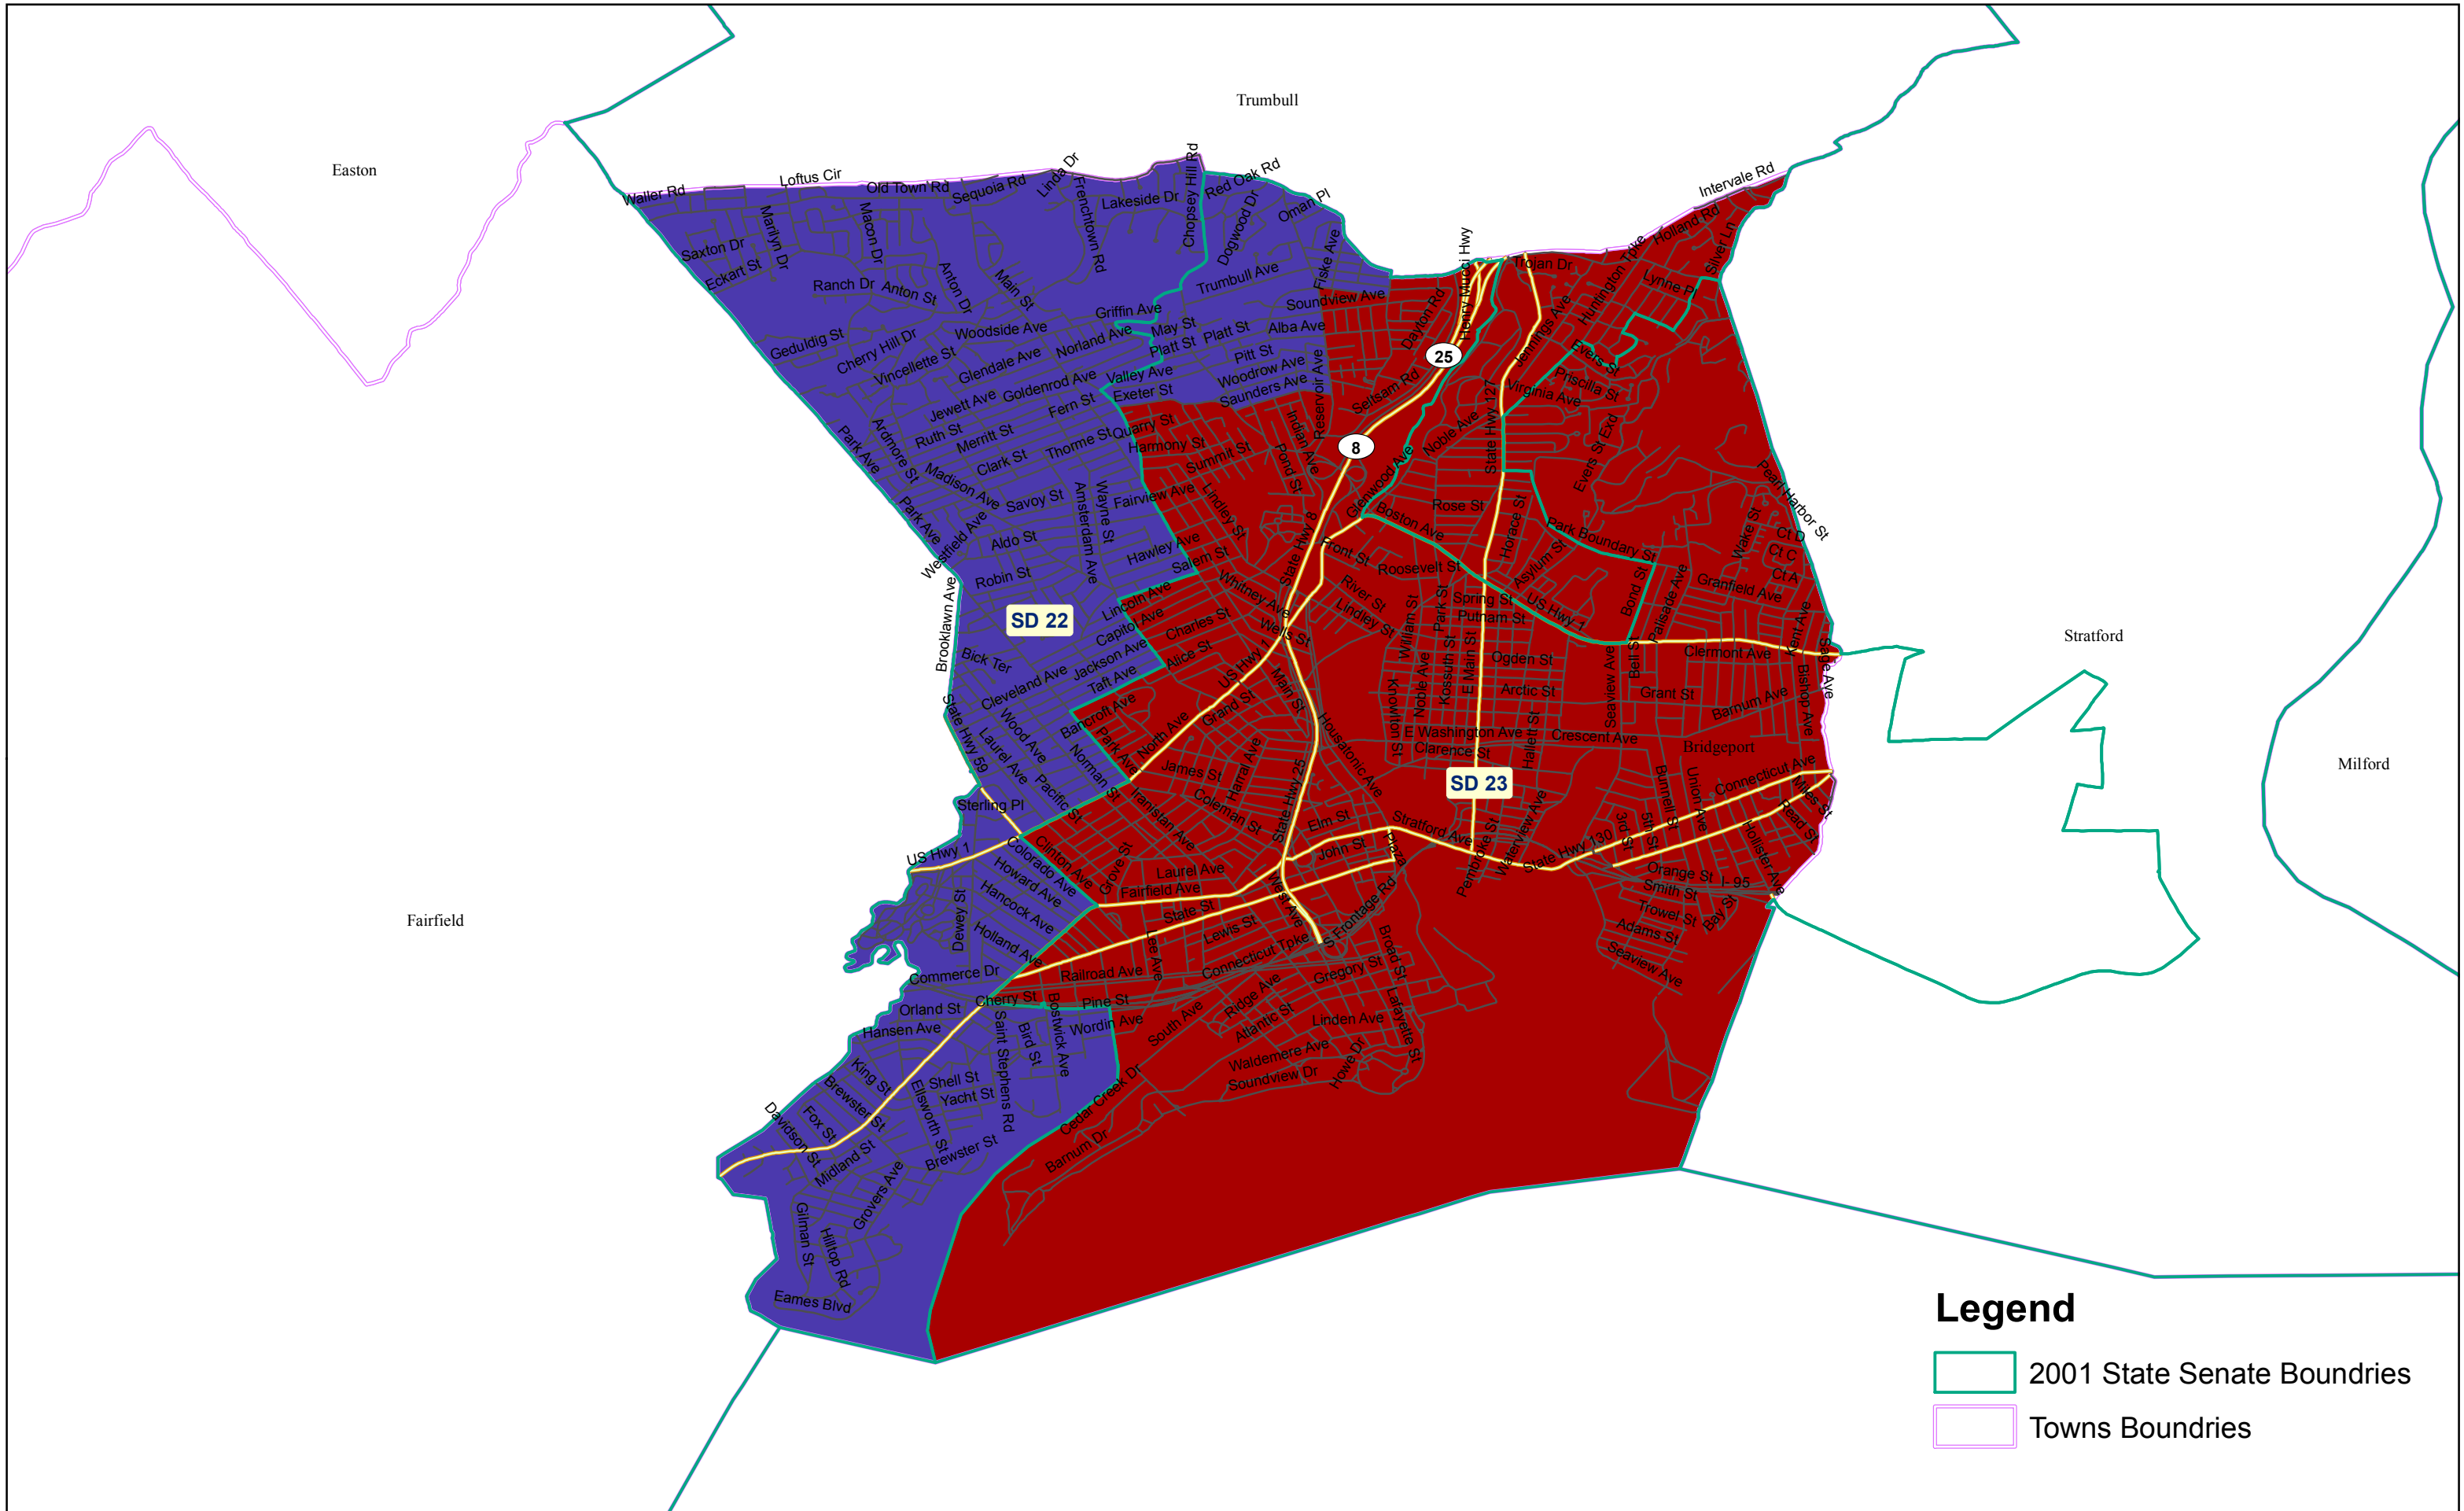

2011 State Senate District Plan Bridgeport

- Legend**
- 2011 State Senate Boundaries
 - Towns Boundaries