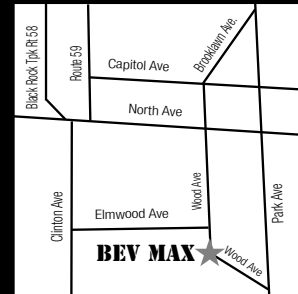

FREIXENET
CORDON NEGRO
750ML
\$9.98

MOET IMPERIAL
750ML
\$39.99

KORBEL "ALL TYPES"
750ML
\$12.99

NOT RESPONSIBLE FOR TYPOGRAPHICAL ERRORS
PRICES GOOD THRU MAY 31ST, 2016

BEV MAX WINES & LIQUORS

296 WOOD AVENUE BRIDGEPORT • 333-5401
AT THE GAZEBO, ACROSS FROM WEST SIDE FIREHOUSE 2 BLOCKS
EAST OF BROOKLAWN AVE. • 4 BLOCKS SOUTH OF NORTH AVE.

**3/4 Mile From
Fairfield Line**
**OPEN MONDAY THRU
SATURDAY 8 TO 8
SUNDAYS 10-5**

PLENTY OF PRIVATE PARKING