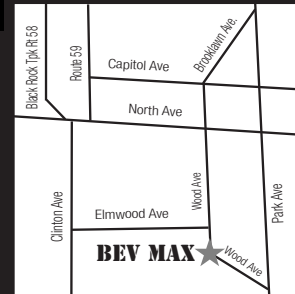

**PALLINI LIMONCELLO
750 ML.
\$22.99**

**MR BOSTON
BLACKBERRY BRANDY
1.75 LTR
\$17.99**

NOT RESPONSIBLE FOR TYPOGRAPHICAL ERRORS
PRICES GOOD THRU DEC. 31ST 2016

BEV MAX WINES & LIQUORS

296 WOOD AVENUE BRIDGEPORT • 333-5401

AT THE GAZEBO, ACROSS FROM WEST SIDE FIREHOUSE 2 BLOCKS
EAST OF BROOKLAWN AVE. • 4 BLOCKS SOUTH OF NORTH AVE.

**3/4 Mile From
Fairfield Line**

**OPEN MONDAY THRU
SATURDAY 8 TO 8
SUNDAYS 10-5**

PLENTY OF PRIVATE PARKING