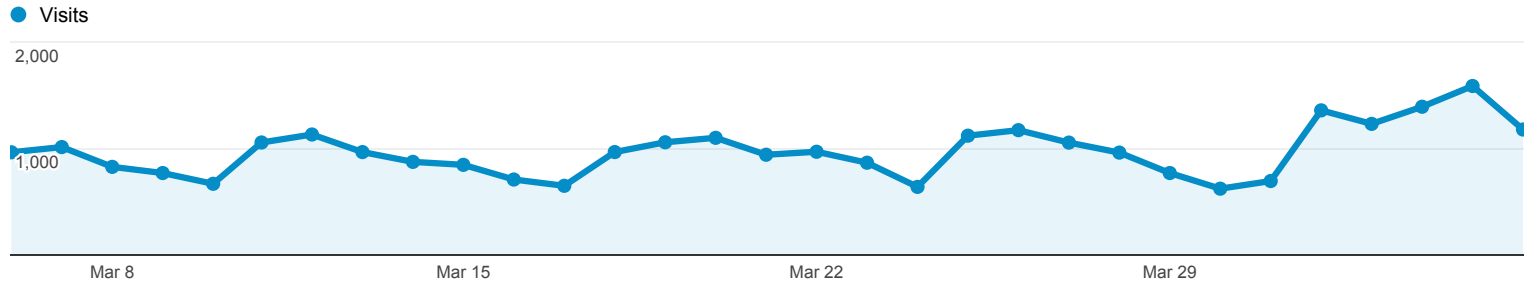

Audience Overview

● % of visits: 100.00%

Overview

10,600 people visited this site

City	Visits	% Visits
1. Bridgeport	9,368	31.04%
2. Hartford	1,470	4.87%
3. Fairfield	1,329	4.40%
4. New York	1,228	4.07%
5. New Haven	1,193	3.95%
6. Stratford	1,153	3.82%
7. Trumbull	995	3.30%
8. Boston	928	3.07%
9. Newton	791	2.62%
10. (not set)	742	2.46%